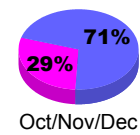

YTD Status Quo Clubs 2010-2011

Status Quo Clubs Compared to Status Quo Members

Gender Comparison 2010-2011

Jul/Aug/Sep

Oct/Nov/Dec

Jan/Feb/Mar

Apr/May/Jun

Male