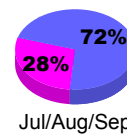

Club Results 2010-2011

Goal, New, Dropped, Gain/Loss

MEMBERSHIP

Membership Results
2010-2011

Membership
2009-2010

Month	Net Memb Goal	Actual New Memb	Actual Dropped Memb	Gain/Loss of Memb	Gain/Loss of Memb
Jul/Aug/Sep	30	83	-22	61	39
Oct/Nov/Dec	0	36	-23	13	29
Jan/Feb/Mar	30	103	-28	75	42
Apr/May/Jun	0	22	-90	-68	-83
Totals	60	244	-163	81	27

Membership Results 2010-2011

Goal, New, Dropped, Gain/Loss

Comparison of Club Gain/Loss

Current Year Compared to the Previous Year

Comparison of Membership Gain/Loss

Current Year Compared to the Previous Year

YTD Status Quo Clubs 2010-2011

Status Quo Clubs Compared to Status Quo Members

Gender Comparison 2010-2011

Jul/Aug/Sep

Oct/Nov/Dec

Jan/Feb/Mar

Apr/May/Jun

Male