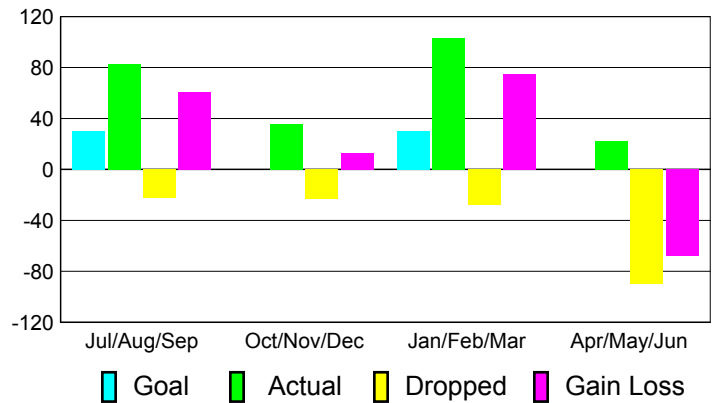

Club Results 2010-2011

Goal, New, Dropped, Gain/Loss

MEMBERSHIP

Membership Results
2010-2011

Membership
2009-2010

Month	Net Memb Goal	Actual New Memb	Actual Dropped Memb	Gain/Loss of Memb	Gain/Loss of Memb
Jul/Aug/Sep	30	83	-22	61	39
Oct/Nov/Dec	0	36	-23	13	29
Jan/Feb/Mar	30	103	-28	75	42
Apr/May/Jun	0	22	-90	-68	-83
Totals	60	244	-163	81	27

Membership Results 2010-2011

Goal, New, Dropped, Gain/Loss

Comparison of Club Gain/Loss

Current Year Compared to the Previous Year

Comparison of Membership Gain/Loss

Current Year Compared to the Previous Year