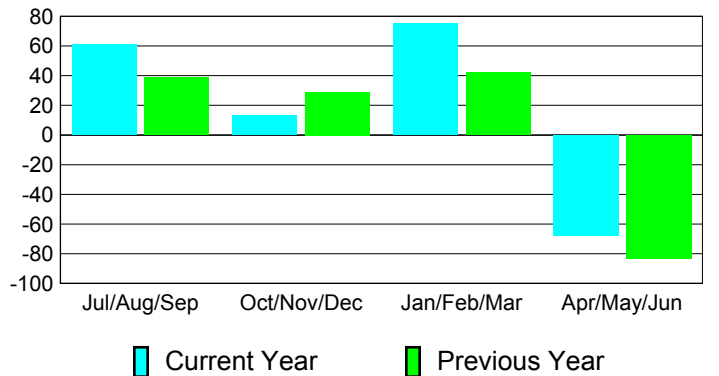

Club Results 2010-2011

Goal, New, Dropped, Gain/Loss

MEMBERSHIP

Membership Results
2010-2011

Membership
2009-2010

Month	Net Memb Goal	Actual New Memb	Actual Dropped Memb	Gain/Loss of Memb	Gain/Loss of Memb
Jul/Aug/Sep	30	83	-22	61	39
Oct/Nov/Dec	0	36	-23	13	29
Jan/Feb/Mar	30	103	-28	75	42
Apr/May/Jun	0	22	-90	-68	-83
Totals	60	244	-163	81	27

Membership Results 2010-2011

Goal, New, Dropped, Gain/Loss

Comparison of Club Gain/Loss

Current Year Compared to the Previous Year

Comparison of Membership Gain/Loss

Current Year Compared to the Previous Year

YTD Status Quo Clubs 2010-2011

Status Quo Clubs Compared to Status Quo Members

Gender Comparison 2010-2011

Jul/Aug/Sep

Oct/Nov/Dec

Jan/Feb/Mar

Apr/May/Jun

Male